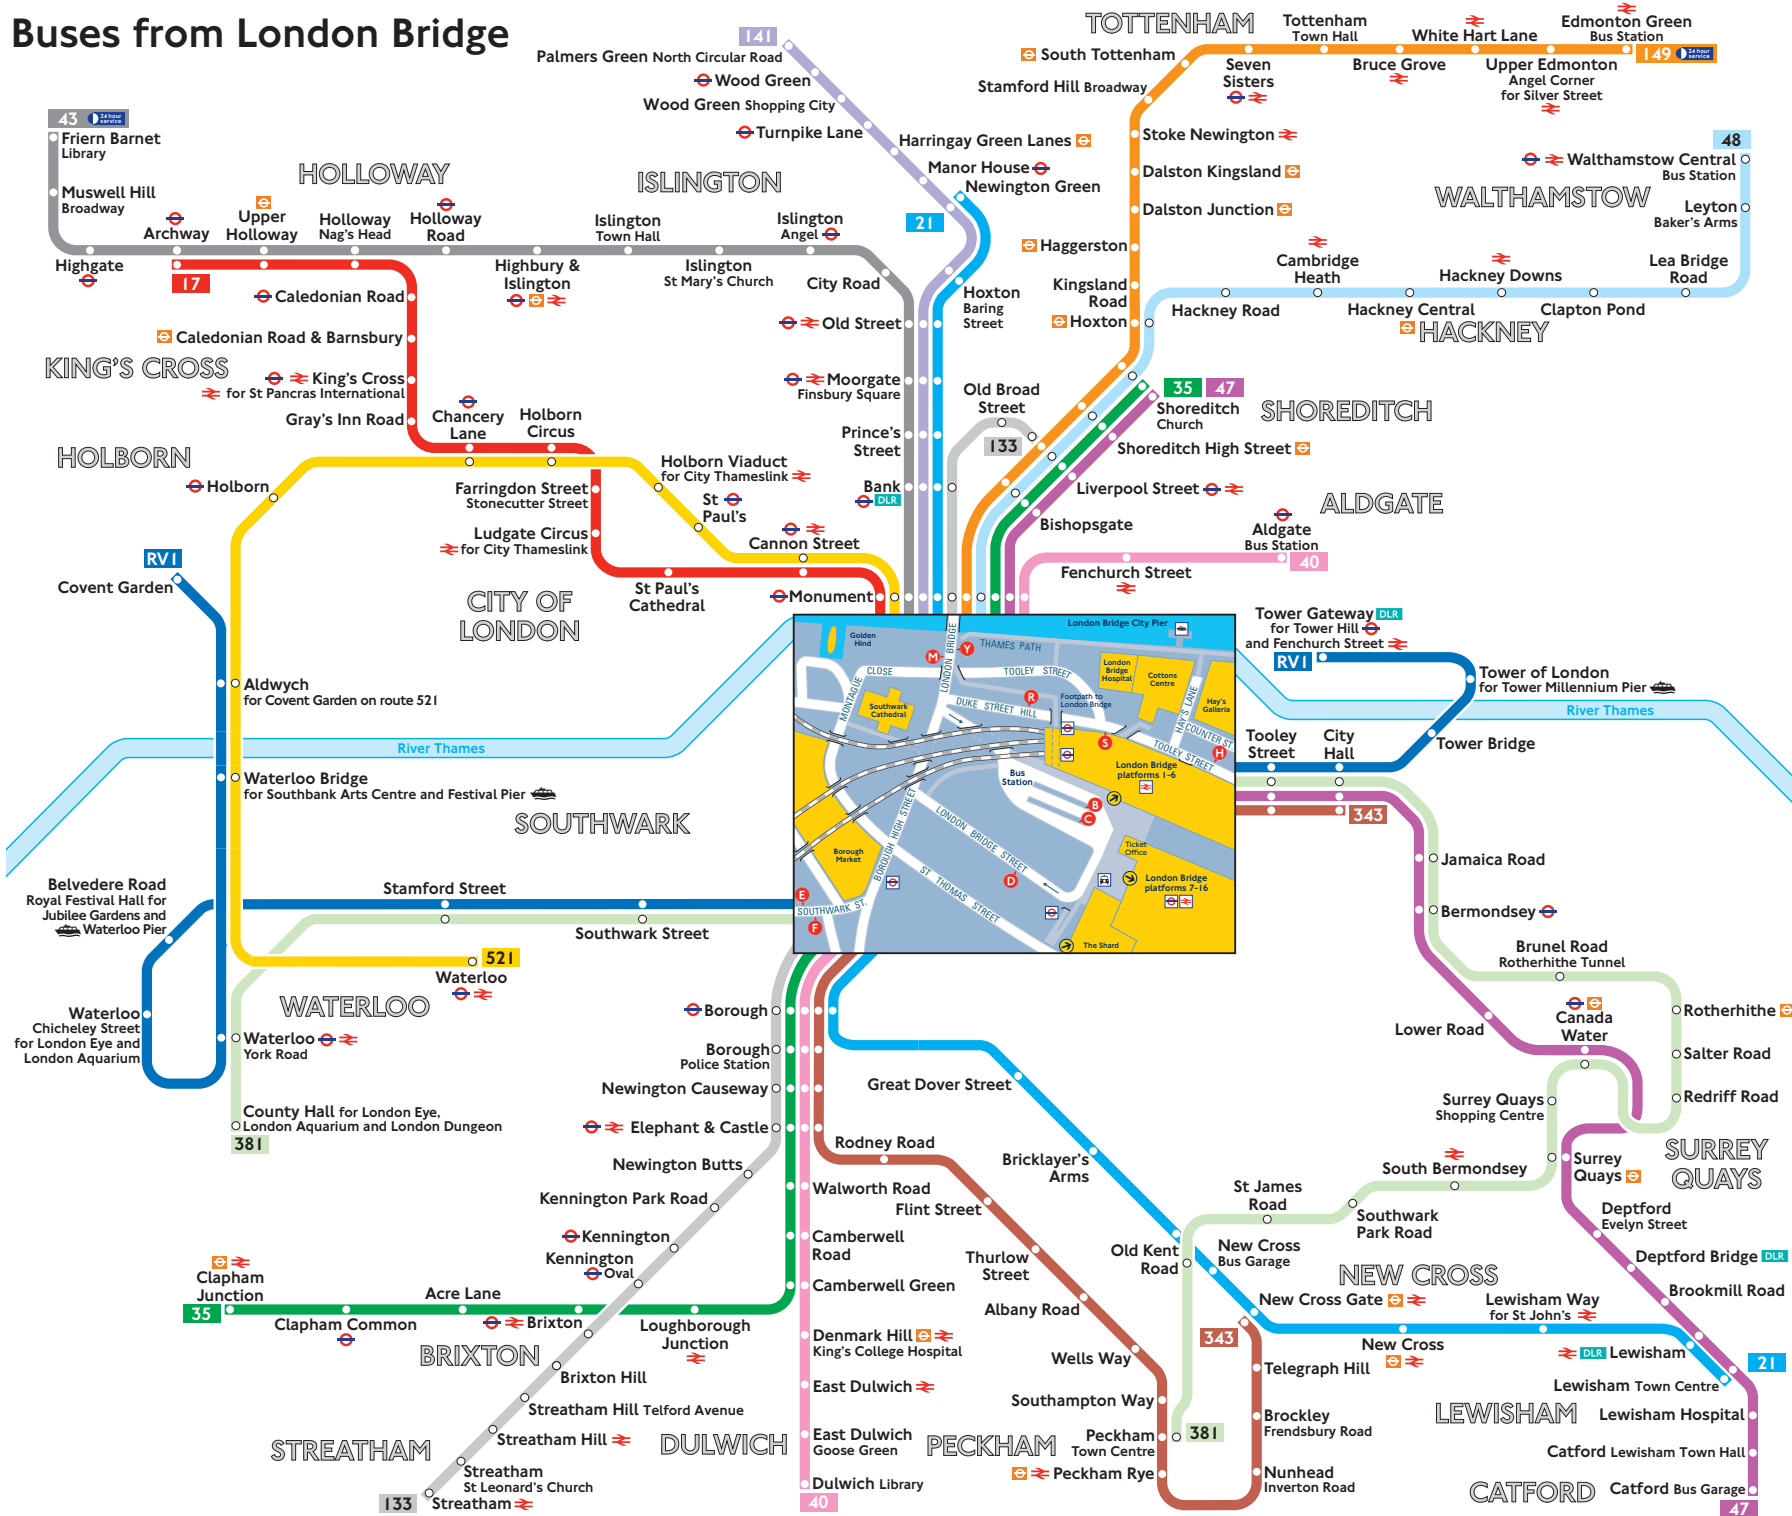

Buses from London Bridge

Route finder

Day buses including 24-hour services

Bus route	Towards	Bus stops
17	Archway	M
21	Lewisham Newington Green	Y M
35	Clapham Junction Shoreditch	Y M
40	Aldgate Dulwich	M Y
43	Friern Barnet	C, M
47	Catford Shoreditch	H, R, Y M, S
48	Walthamstow	M
133	Liverpool Street Streatham	M Y
141	Palmers Green	C, M
149	Edmonton Green	D, M
343	City Hall New Cross Gate	H, R S
381	County Hall Peckham	F, S E, H, R
521	Waterloo	B
RVI	Covent Garden Tower Gateway	F, S E, H, R

Night buses

Bus route	Towards	Bus stops
N21	Bexleyheath Trafalgar Square	D, Y M
N35	Clapham Junction Tottenham Court Road	Y M
N47	St Mary Cray Trafalgar Square	H, R, Y M, S
N133	Liverpool Street Mitcham	M Y
N343	New Cross Gate Trafalgar Square	D B
N381	Peckham Whitehall	E, H, R F, S

■ Mondays to Fridays only

WEEKEND BUS STATION CLOSURES

There are several planned weekend closures of the bus station whilst Network Rail carry out engineering work on the railway station and viaduct.

When the bus station is closed, routes 43, 141, and 149 will start from stop M on London Bridge.