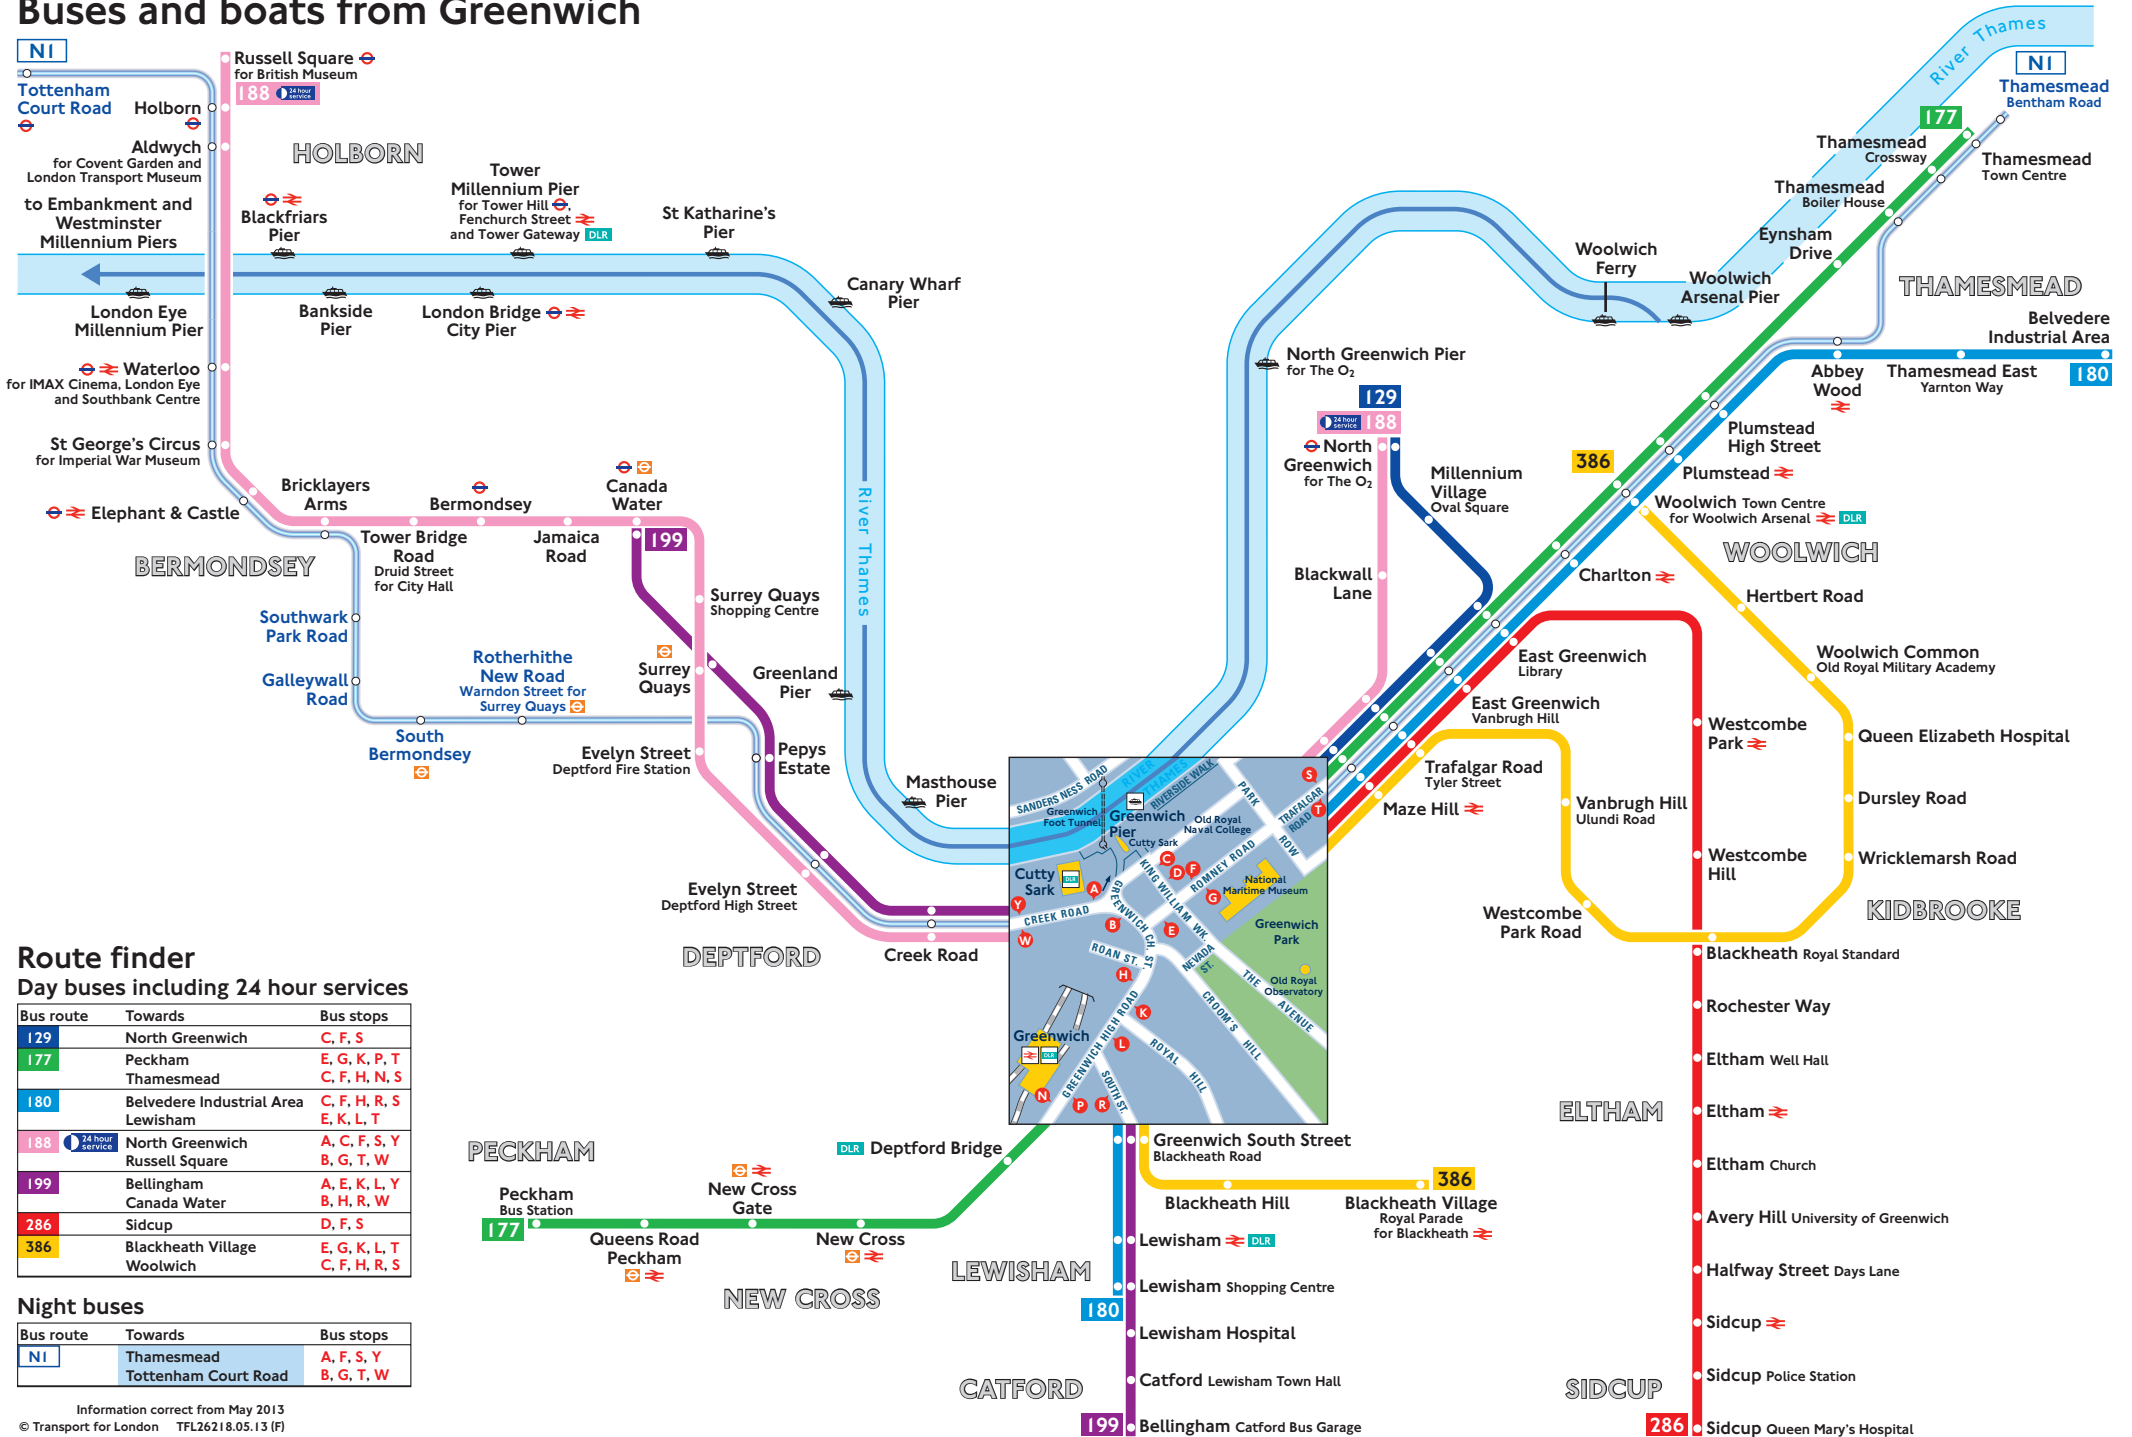

# Buses and boats from Greenwich

## Route finder

### Day buses including 24 hour services

Bus route	Towards	Bus stops
129	North Greenwich	C, F, S
177	Peckham Thamesmead	E, G, K, P, T C, F, H, N, S
180	Belvedere Industrial Area Lewisham	C, F, H, R, S E, K, L, T
188	North Greenwich Russell Square	A, C, F, S, Y B, G, T, W
199	Bellingham Canada Water	A, E, K, L, Y B, H, R, W
286	Sidcup	D, F, S
386	Blackheath Village Woolwich	E, G, K, L, T C, F, H, R, S

### Night buses

Bus route	Towards	Bus stops
NI	Thamesmead Tottenham Court Road	A, F, S, Y B, G, T, W

Information correct from May 2013  
© Transport for London TFL26218.05.13 (F)