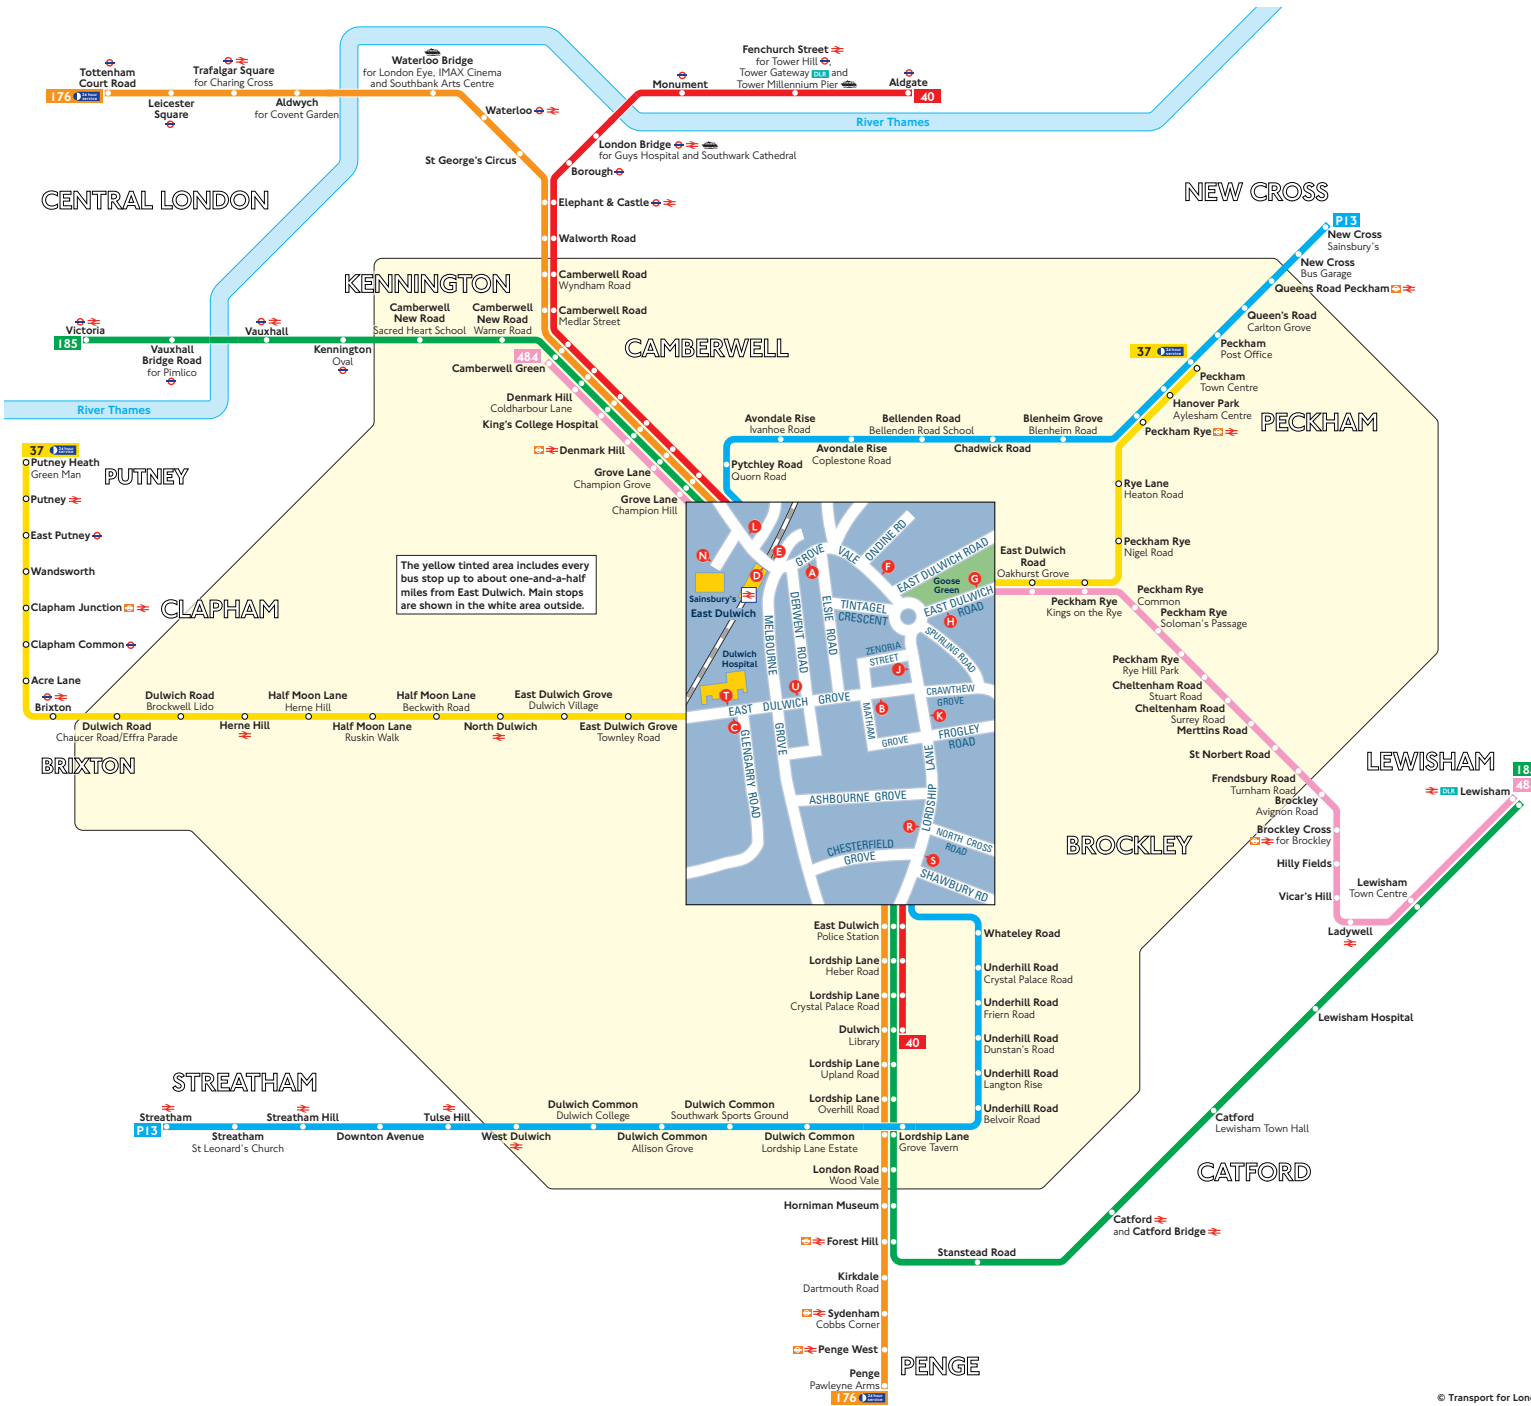

# Buses from East Dulwich

## Key

- Connections with London Underground
- Connections with London Overground
- Connections with National Rail
- Connections with Docklands Light Railway
- Connections with river boats

Red discs show the bus stop you need for your chosen bus service. The disc **A** appears on the top of the bus stop in the street (see map of town centre in centre of diagram).

## Route finder

### Day buses including 24-hour services

Bus route	Towards	Bus stops
<b>37</b>	Peckham	<b>G T U</b>
	Putney Heath	<b>B C H</b>
<b>40</b>	Aldgate	<b>A D J R</b>
	Dulwich	<b>B F K L S</b>
<b>176</b>	Penge	<b>B F K L S</b>
	Tottenham Court Road	<b>A D J R</b>
<b>185</b>	Lewisham	<b>B F K L S</b>
	Victoria	<b>A D J R</b>
<b>484</b>	Camberwell Green	<b>A D H</b>
	Lewisham	<b>B F G L</b>
<b>P13</b>	New Cross	<b>A D J N R</b>
	Streatham	<b>B F K L N S</b>